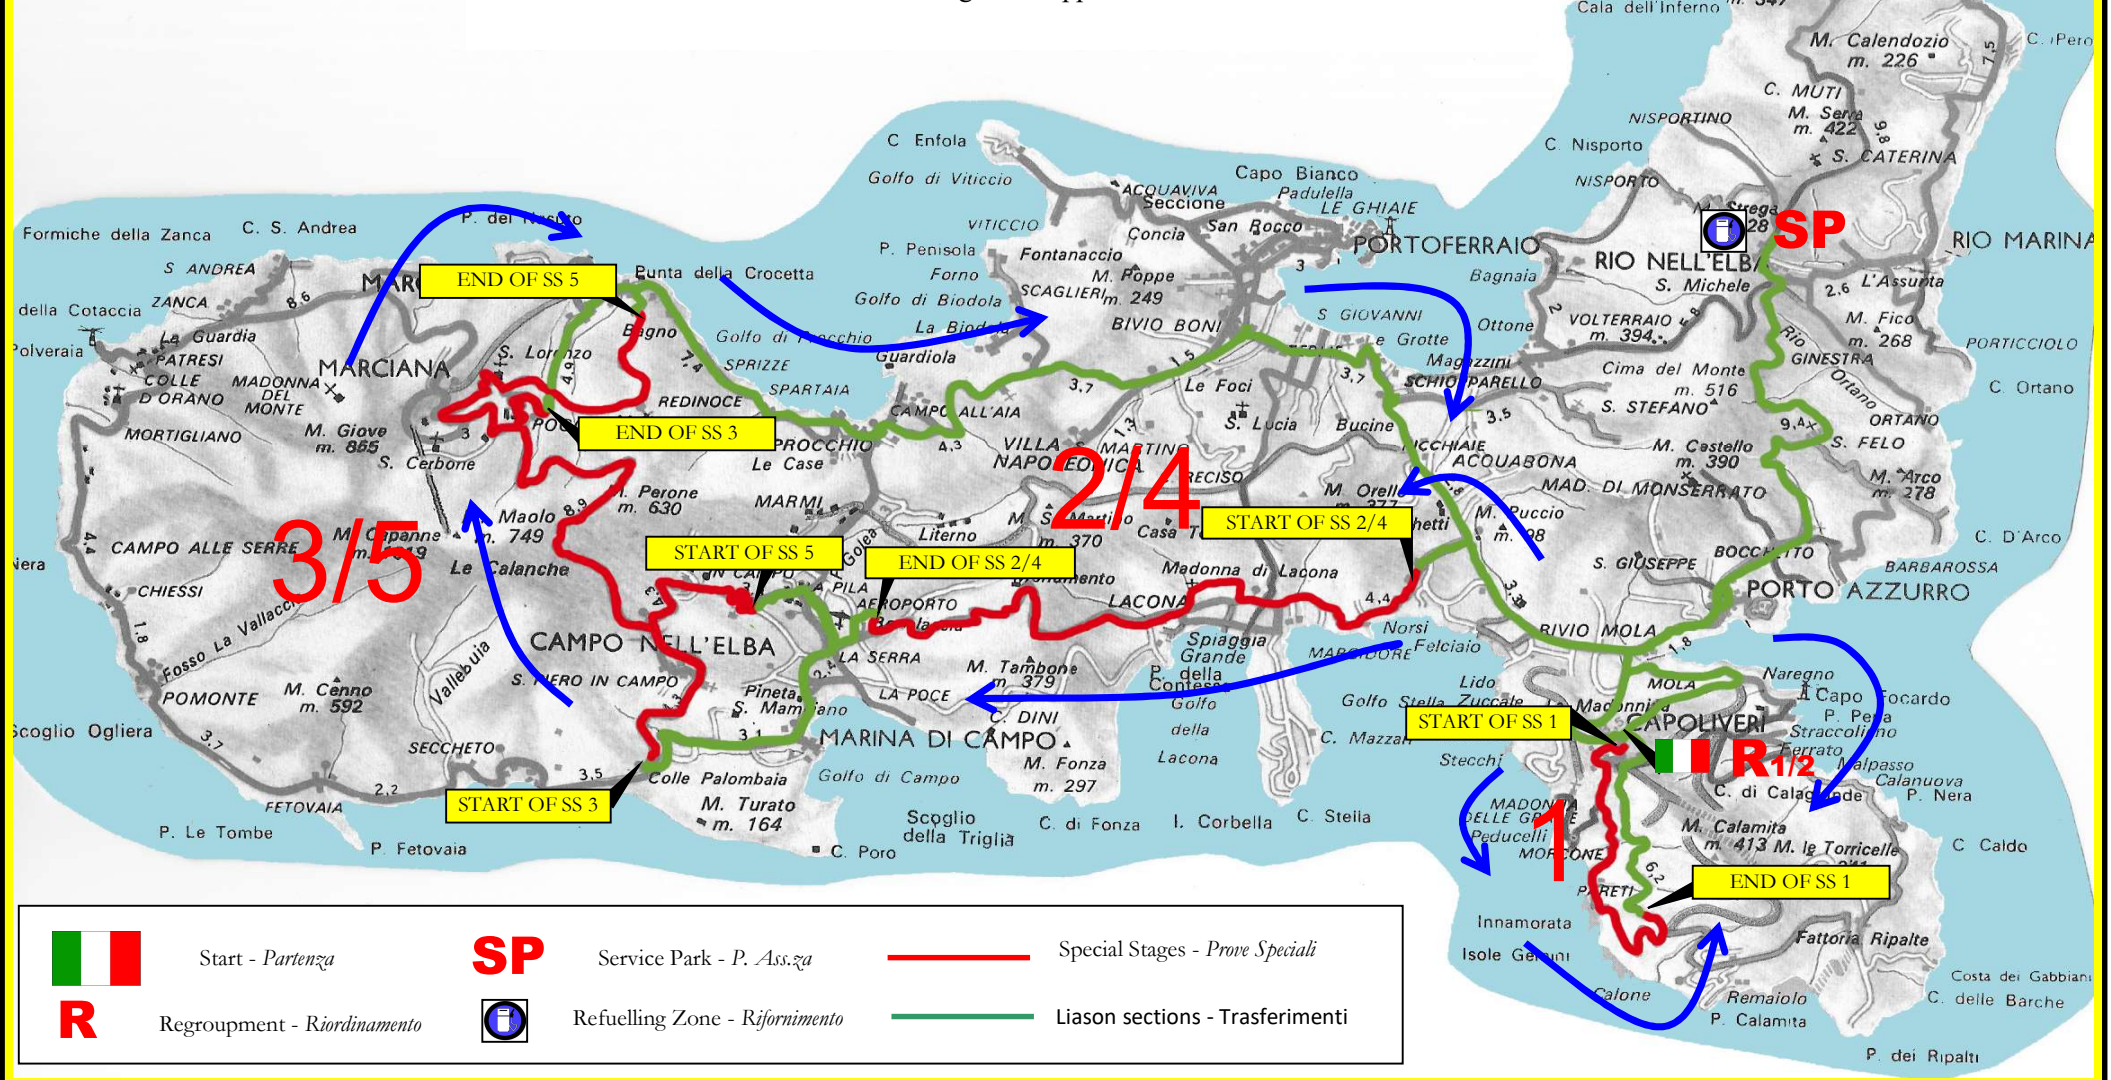

XXXIV Rallye Elba Storico - Trofeo Locman Italy

F.I.A. EUROPEAN HISTORIC RALLY CHAMPIONSHIP

Capoliveri, 22nd - 23rd September 2022 - 22-23 Settembre 2022

1st Leg - 1^a Tappa

	Start - Partenza	SP	Service Park - P. Assega		Special Stages - Prove Speciali
R	Regroupment - Riordinamento		Refuelling Zone - Rifornimento		Liaison sections - Trasferimenti

XXXIV Rallye Elba Storico - Trofeo Locman Italy

F.I.A. EUROPEAN HISTORIC RALLY CHAMPIONSHIP

Capoliveri, 24th September 2022 - 24 Settembre 2022

2nd Leg - 2^a Tappa